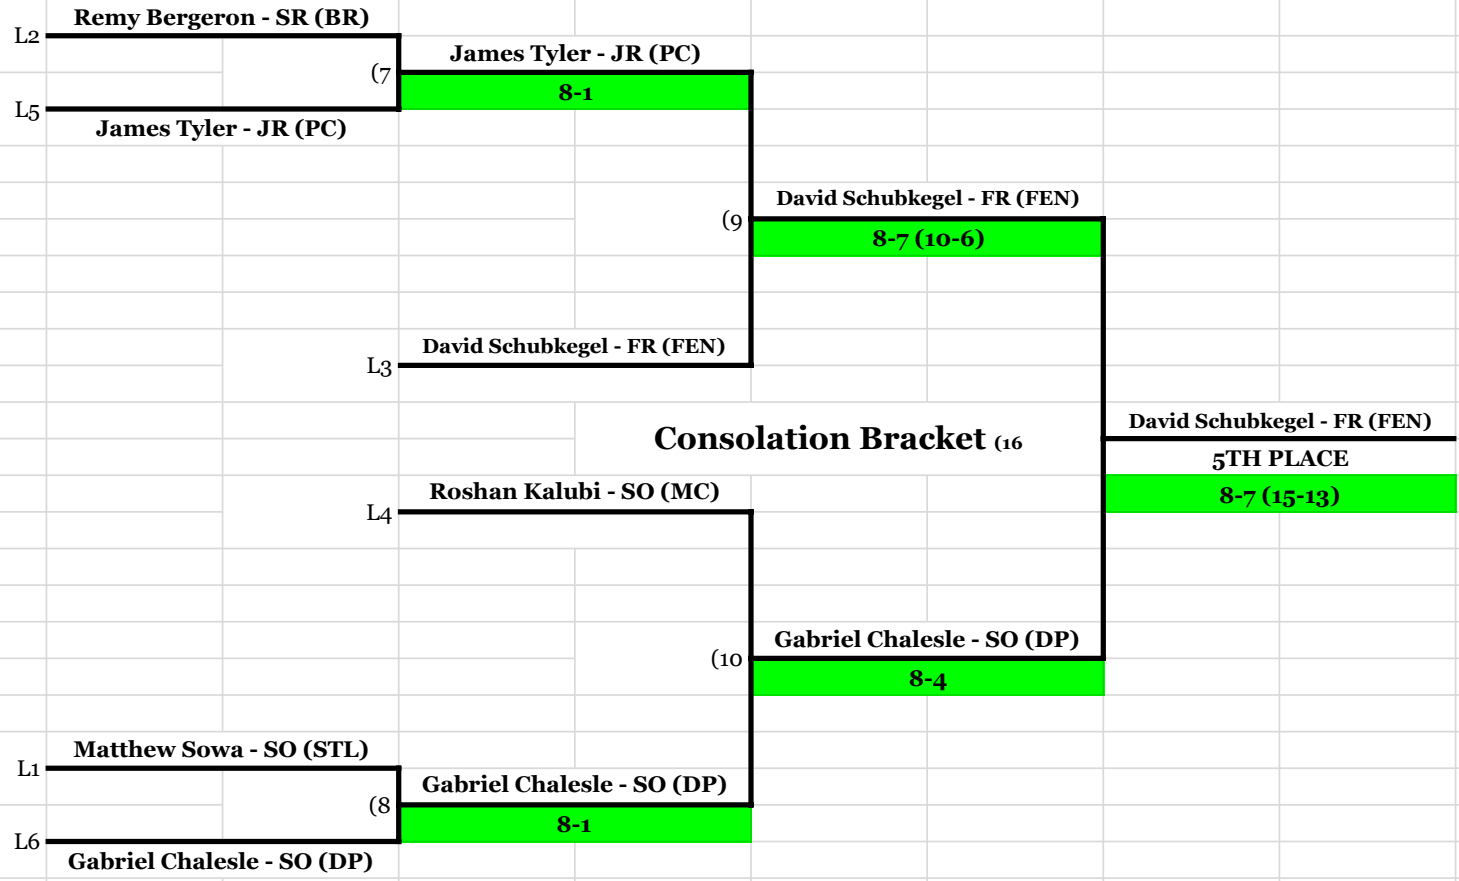

1st SINGLES

Ben Graft - FR (MA)		Ben Graft - FR (MA)			
	(3)	8-1			
David Schubkegel - FR (FEN)					
		(11)	Ben Graft - FR (MA)		
		6-0, 6-2			
James Tyler - JR (PC)					
(1)	James Tyler - JR (PC)	Sam Cho - SO (LA)			
	8-2	(5)	8-0		
Matthew Sowa - SO (STL)					
Sam Cho - SO (LA)		Championship Bracket (16)		Ben Graft - FR (MA)	
Andrew Carr - SR (DLS)				CHAMPION	
Remy Bergeron - SR (BR)		Andrew Carr - SR (DLS)		6-1, 6-1	
	8-1	(6)	8-0		
(2)	Gabriel Chalesle - SO (DP)				
Gabriel Chalesle - SO (DP)					
		(12)	Marko Nikolic - SO (SI)		
		6-1, 6-3			
Marko Nikolic - SO (SI)					
		(4)	Marko Nikolic - SO (SI)		
		8-0			
Roshan Kalubi - SO (MC)					
		L12	Andrew Carr - SR (DLS)		
				Sam Cho - SO (LA)	
				3RD PLACE	
		L11	Sam Cho - SO (LA)		6-2, 6-1

Ben Graft - FR	Marko Nikolic - SO	Sam Cho - SO	Andrew Carr - SR
Marmion Academy	Saint Ignatius	Loyola Academy	De La Salle
1st Place	2nd Place	3rd Place	4th Place
David Schubkegel - FR	Gabriel Chalesle - SO		
Fenwick	DePaul Prep		
5th Place	6th Place	7th Place	8th Place