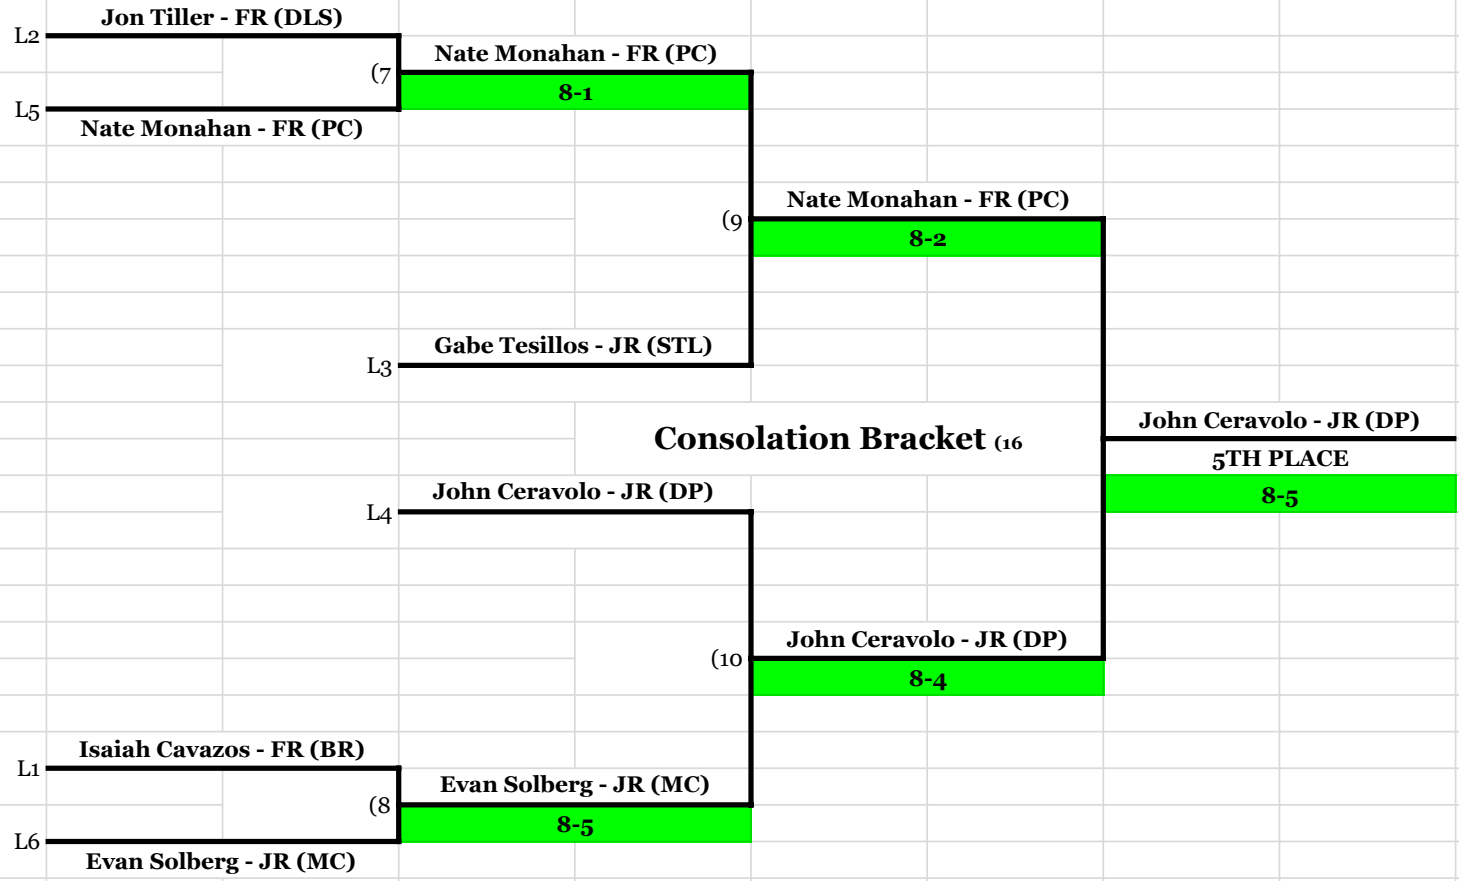

Thomas de Abreu e Silva - SR	Andrew Deering - SR	Danny McGarel - JR	Vaughn Jozwiak - SO
Saint Ignatius	Marmion Academy	Fenwick	Loyola Academy
1st Place	2nd Place	3rd Place	4th Place
John Ceravolo - JR	Nate Monahan - FR		
DePaul Prep	Providence Catholic		
5th Place	6th Place