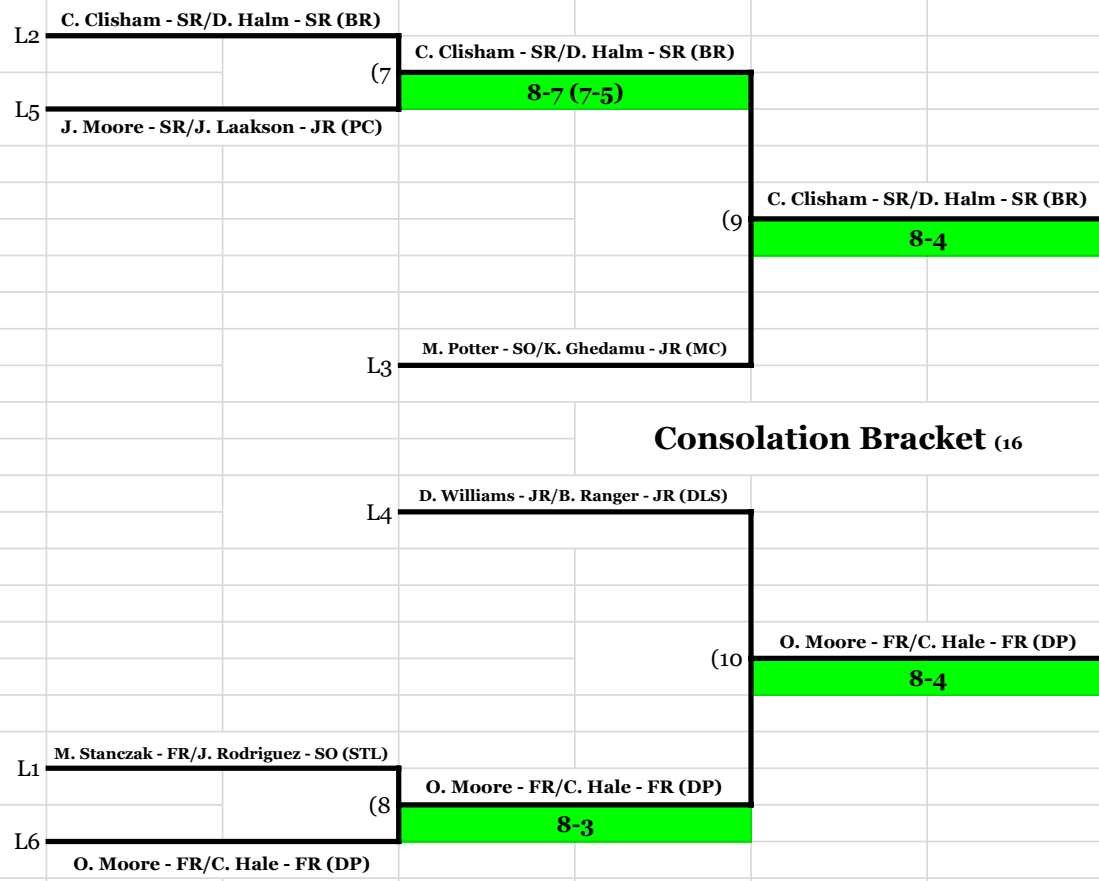

O. Moore - FR/C. Hale - FR (DP)
5TH PLACE
8-6

L. McConnell - JR/W. McHugh - JR	J. Sohigian - SO/D. Birmingham - SO	B. Anzaldi - JR/C. Crotty - JR	B. Draper - JR/C. Konen - SR
Saint Ignatius	Loyola Academy	Fenwick	Marmion Academy
1st Place	2nd Place	3rd Place	4th Place
O. Moore - FR/C. Hale - FR	C. Clisham - SR/D. Halm - SR		
DePaul Prep	Brother Rice		
5th Place	6th Place	7th Place	8th Place