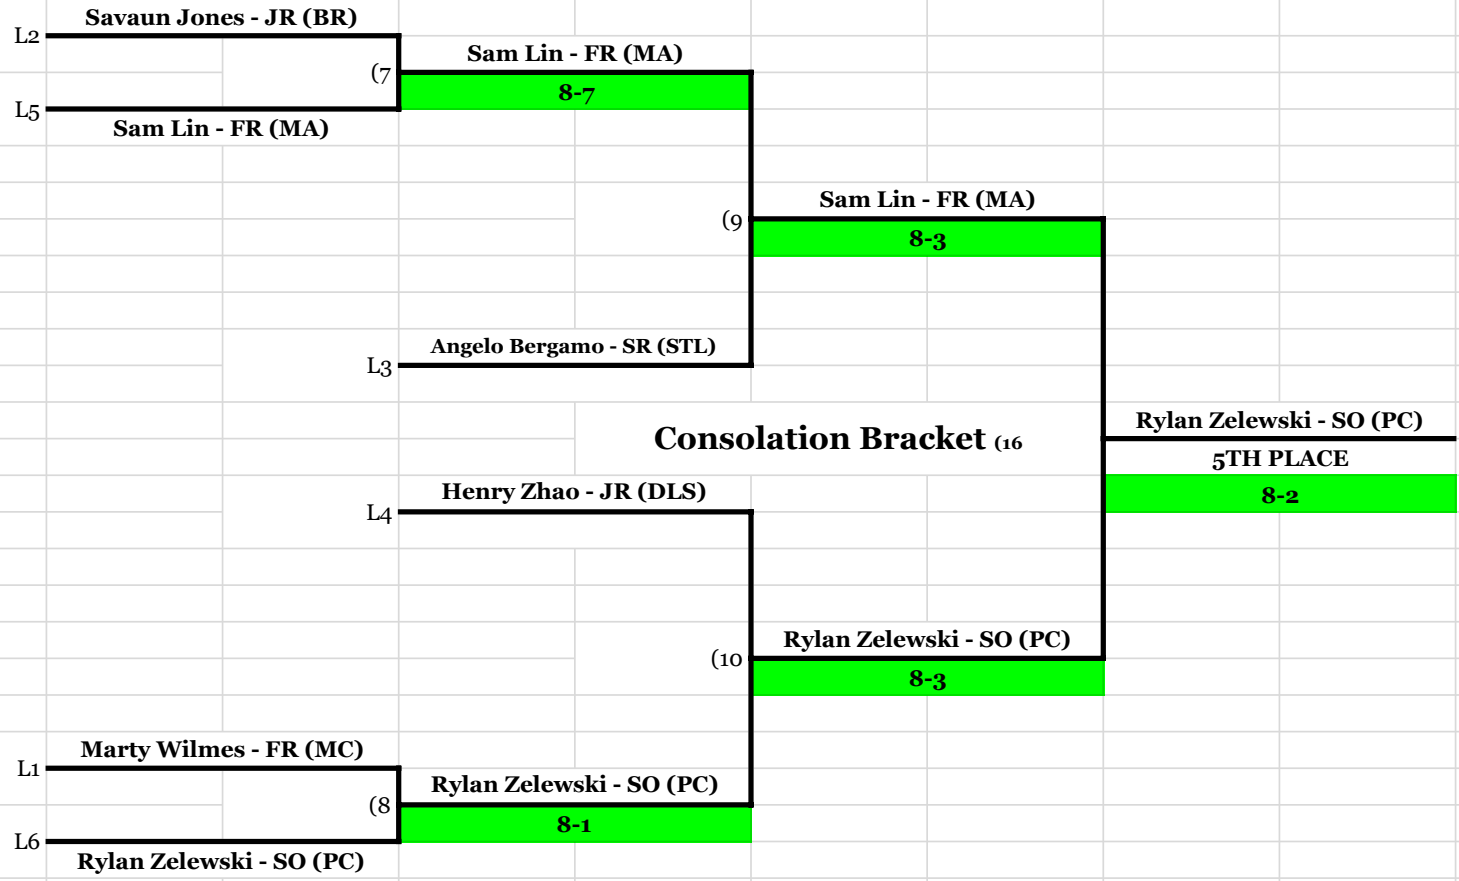

Peter Alshouse - FR	Will Farrell - JR	Jack Harrison - JR	Charlie Anderson - SO
Loyola Academy	Saint Ignatius	Fenwick	DePaul Prep
1st Place	2nd Place	3rd Place	4th Place
Rylan Zelewski - SO	Sam Lin - FR		
Providence Catholic	Marmion Academy		
5th Place	6th Place